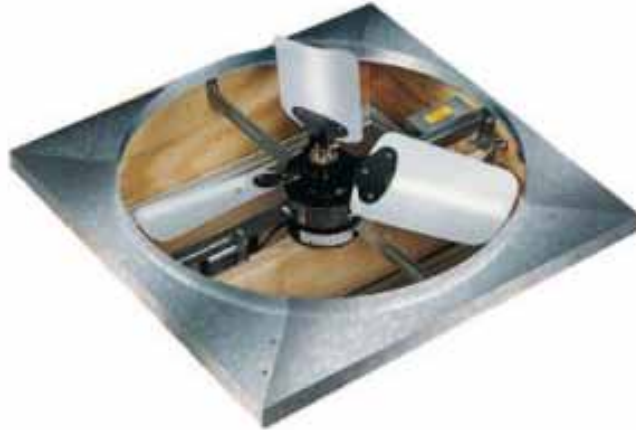

Step 1:

Is your house a:

Two Story

Single Story

Step 2:

Circle which day you would like to have it installed from 7 am - 3:30 pm.

Monday

Tuesday